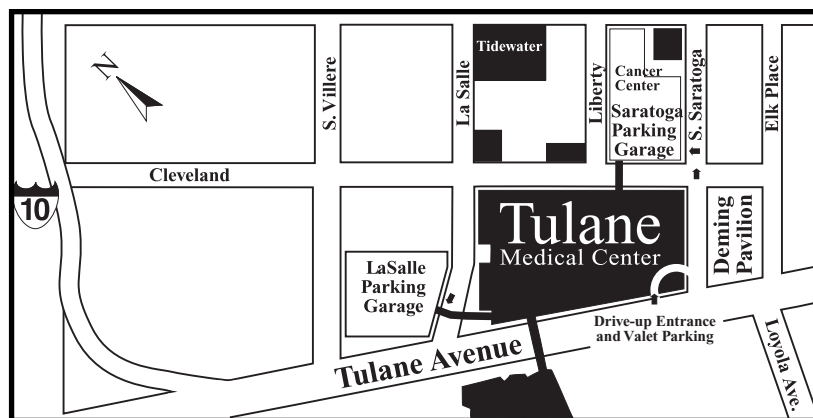

Tulane Medical Center CAMPUS

Tulane Medical Center
1415 Tulane Avenue, New Orleans, LA 70112

**504-988-5800 or
800-588-5800**

Tulane LaSalle Street Parking Garage

at 275 LaSalle Street between Tulane Avenue and Cleveland is open 24 hours daily. The garage is connected to the second-floor level of Tulane Medical Center, where outpatient Lab/Radiology registration and admitting are also located. Tulane's Multispecialty Center is located on the first floor of the parking garage, and the Medical Center's Emergency Department is across the street from the garage entrance.

Tulane Saratoga Street Parking Garage

at 111 S. Saratoga Street between Cleveland and Canal Streets is open 24 hours daily. The garage is also connected to Tulane Medical Center by a covered walkway on the second level. Access to the medical center for patients and visitors is available through the courtesy phone located adjacent to the entrance doors.

Free validated parking is available for patients

From Covington/Mandeville or Metairie:

- Take I-10 East following the New Orleans signs.
- Exit right at the Claiborne/Superdome Exit.
- Follow signs to Claiborne East, going up onto the overpass, keeping to the right.
- Go down Claiborne Avenue to Cleveland Avenue and turn right.
- Travel three blocks to LaSalle St. and take a right. The LaSalle St. Parking Garage is on the right.
- Or, travel five blocks on Cleveland to South Saratoga St. and take a left. The South Saratoga St. Parking Garage is on the left.

From the Westbank:

- Travel east across the Crescent City Connection over the Mississippi River.
- Take the Superdome Exit and turn right onto Cleveland Avenue.
- Travel three blocks to LaSalle St. and take a right. The LaSalle St. Parking Garage is on the right.
- Or, travel five blocks on Cleveland to South Saratoga St. and take a left. The South Saratoga St. Parking Garage is on the left.

From New Orleans East/Slidell:

- Follow I-10 West to the Canal Street/Superdome Westbank Exit.
- Follow the ramp, turning right onto Cleveland (this will bring you under the I-10 overpass).
- Travel three blocks to LaSalle St. and take a right. The LaSalle St. Parking Garage is on the right.
- Or, travel five blocks on Cleveland to South Saratoga St. and take a left. The South Saratoga St. Parking Garage is on the left.

From Uptown New Orleans:

- Travel East on Claiborne Avenue toward the Superdome.
- Go up onto the overpass, staying to the right and down again onto Claiborne Avenue, where you will turn right onto Cleveland Avenue.
- Travel three blocks to LaSalle St. and take a right. The LaSalle St. Parking Garage is on the right.
- Or, travel five blocks on Cleveland to South Saratoga St. and take a left. The South Saratoga St. Parking Garage is on the left.